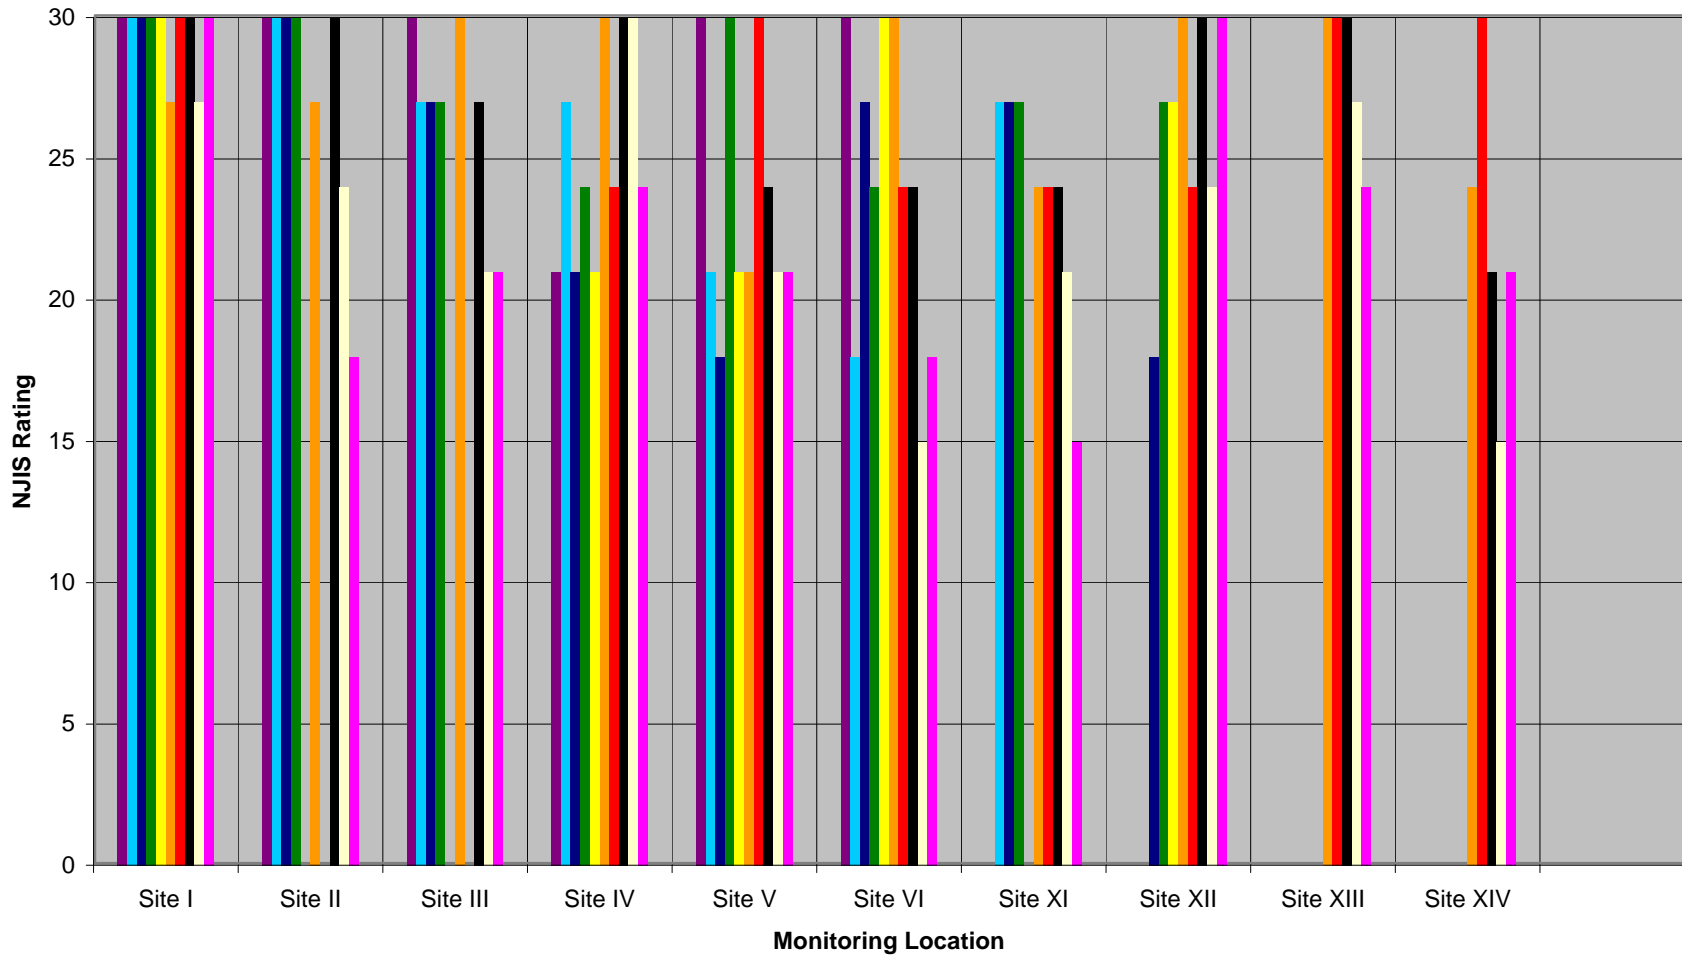

Figure 7
South Branch Watershed Association Monitoring Results Above Darts Mill
by New Jersey Impairment Scoring 1994-2001

1994
 1995
 1996
 1997 (IN-HOUSE ID)
 1997 (RMC ID)
 1998 (IN-HOUSE ID)
 1998 (RMC ID)
 1999
 2000
 2001