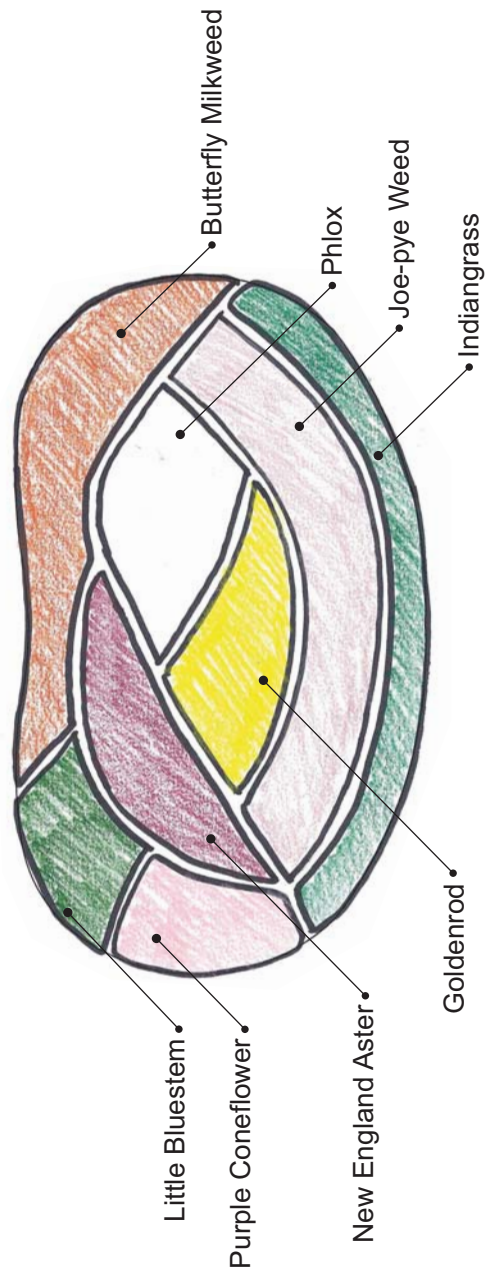

Existing Site Conditions

SITE PLAN

RAIN GARDEN #2
PLANTING PLAN

Little Bluestem

Butterfly Milkweed

Goldenrod

Indiangrass

New England Aster

RAIN GARDEN #1
PLANTING PLAN

Beebalm

Sweet Pepperbush

Common Milkweed

Purple Coneflower

New England Aster

Indiangrass

New England Aster