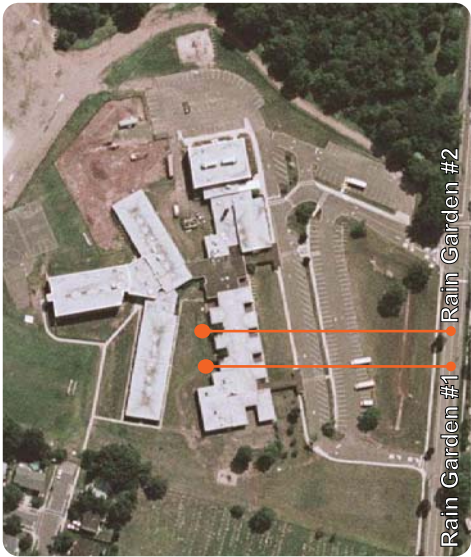

Van Derveer Elementary School Rain Garden Design

The Van Derveer School is a public elementary school that serves K through 5th Grade students from the Borough of Somerville, Somerset County. Van Derveer is the first school to sign up for the River Friendly Business Certification Program administered by the New Jersey Water Supply Authority. By participating in the River-Friendly Business program, the school receives guidance and technical assistance to help them protect and improve water resources. The program also provides an opportunity to educate faculty, staff, students as well as the broader community about actions that can be taken to protect water resources in the watershed where they live, work and play. These rain gardens are a very visible and central element of Van Derveer's commitment to achieve River-Friendly certification.