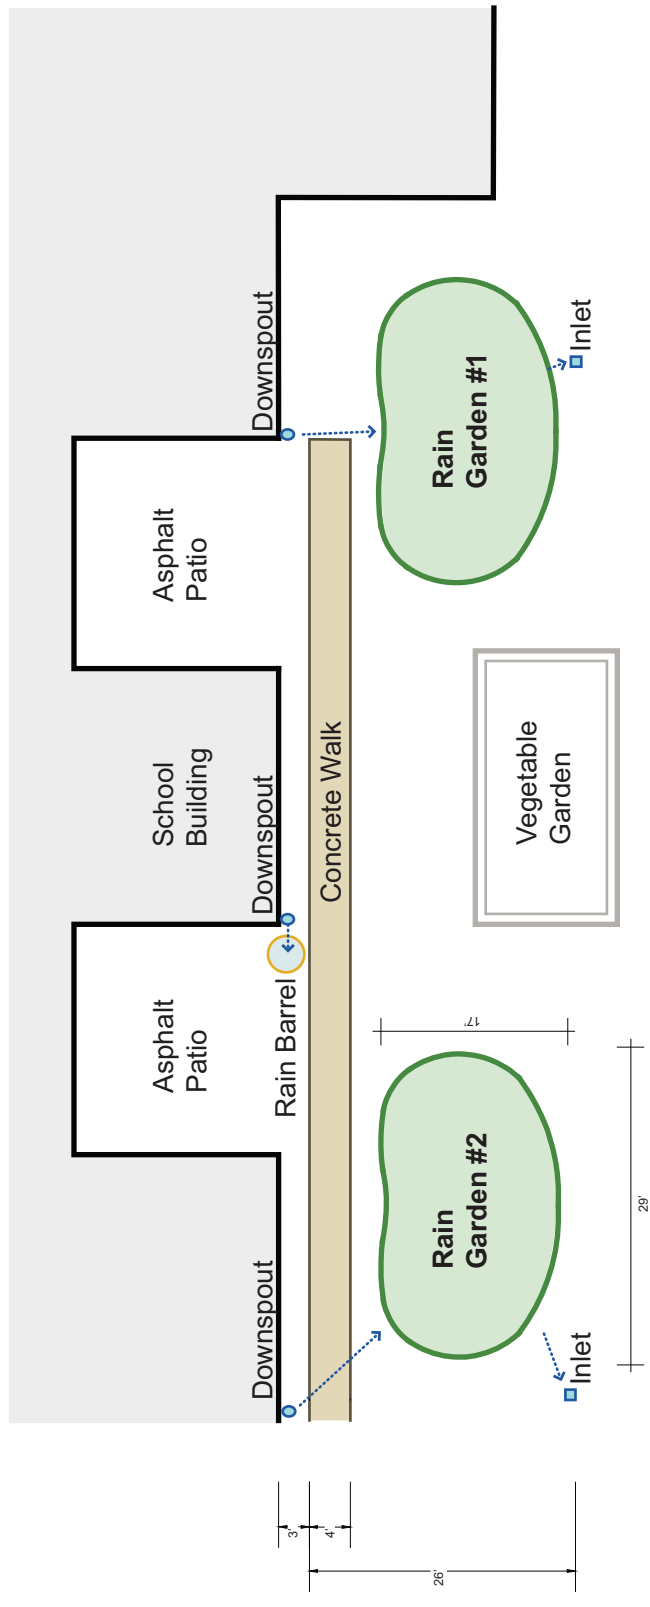

Existing Site Conditions

SITE PLAN

RAIN GARDEN #2
PLANTING PLAN

Little Bluestem

Butterfly Milkweed

Goldenrod

Indiangrass

New England Aster